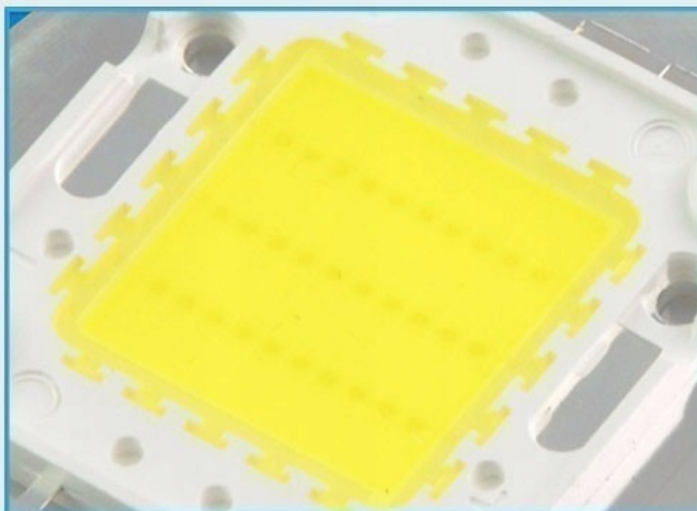

Applications

◀ **BOLD DOUBLE GOLD WIRE**

Gold wire purity $\geq 99.99\%$, diameter $\geq 1.2\text{ml}$, impact resistance, resistance to compression.

LED INTEGRATED CHIP

Imported chips, full power,
high lumens.

imported high-quality
silicone, high purity, does
not affect the color of the
light.

LED INTEGRATED CHIP

Imported chips, full power,
high lumens.

imported high-quality
silicone, high purity, does
not affect the color of the
light.