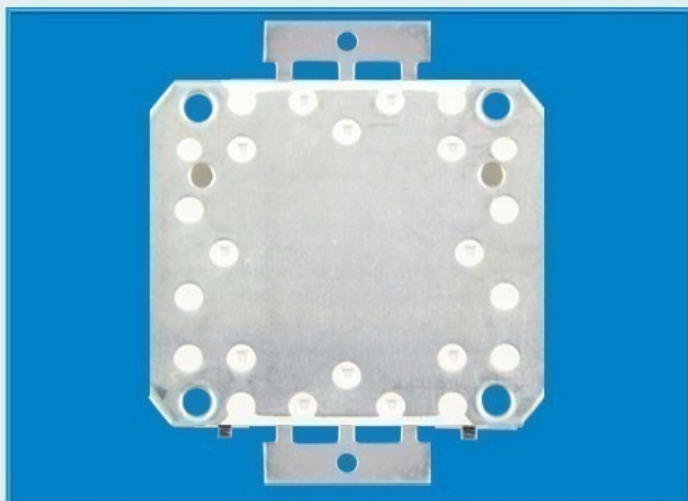

LED INTEGRATED CHIP

Imported chips, full power,
high lumens.

imported high-quality
silicone, high purity, does
not affect the color of the
light.

LED INTEGRATED CHIP

Imported chips, full power,
high lumens.

imported high-quality
silicone, high purity, does
not affect the color of the
light.