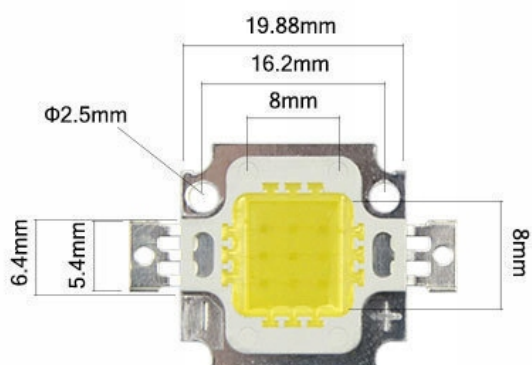

10W

20W/30W/50W/100W

PASTA TERMOPRZEWODZĄCA SASZETKA 0,65G DO ZAMONTOWANIA DIODY GRATIS!!

Towar jest nowy.

Inne moce modułów na pozostałych aukcjach