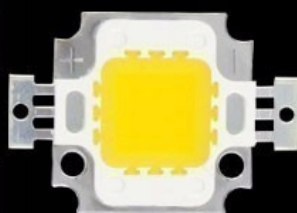

White

20W

30W

10W

50W

100W