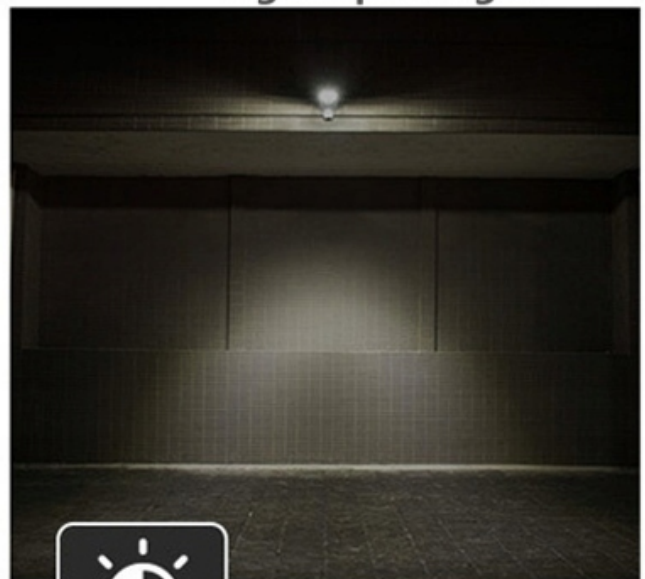

# SOLAR STREET LIGHT 20W/40W/60W

The advertisement features a large solar street light fixture mounted on a white pole against a blue sky background. Below it, three smaller versions of the fixture are shown, labeled 60W, 40W, and 20W. At the bottom, five circular icons represent the product's features: a person with a signal icon for 'BODY INDUCTION', a cloud with rain for 'IP65 WATERPROOF', a lightbulb for 'HIGH BRIGHTNESS', a sun for 'LIGHT SENSOR', and a solar panel with a sun and lightning bolt for solar power.

## Human body induction

Charging during the day

Light up at night

People come to highlight

People leave slightly bright