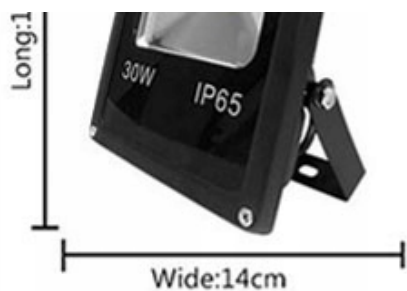

HALOGEN STOSOWANY W PROFESJONALNYCH UPRAWACH ROŚLI JAK RÓWNIEŻ W AMATORSKICH UPRAWACH.

[Wattage]: 20W

[Beam Angle]: 120°

[Body Material]: Aluminum

[Input voltage]: 220V-240V

[Waterproof]: IP65

[Emitting Colo]: Full Spectrum

[Spectrum]: 380-780nm

[Source life]: > 10,000 hours

7.9cm

30W
IP65

[Wattage]: 30W

[Beam Angle]: 120°

[Body Material]: Aluminum

[Input voltage]: 220V-240V

[Waterproof]: IP65

[Emitting Color]: Full Spectrum

[Spectrum]: 380-780nm

[Source life]: > 10,000 hours

50W
IP65

[Wattage]: 50W

[Beam Angle]: 120°

[Body Material]: Aluminum