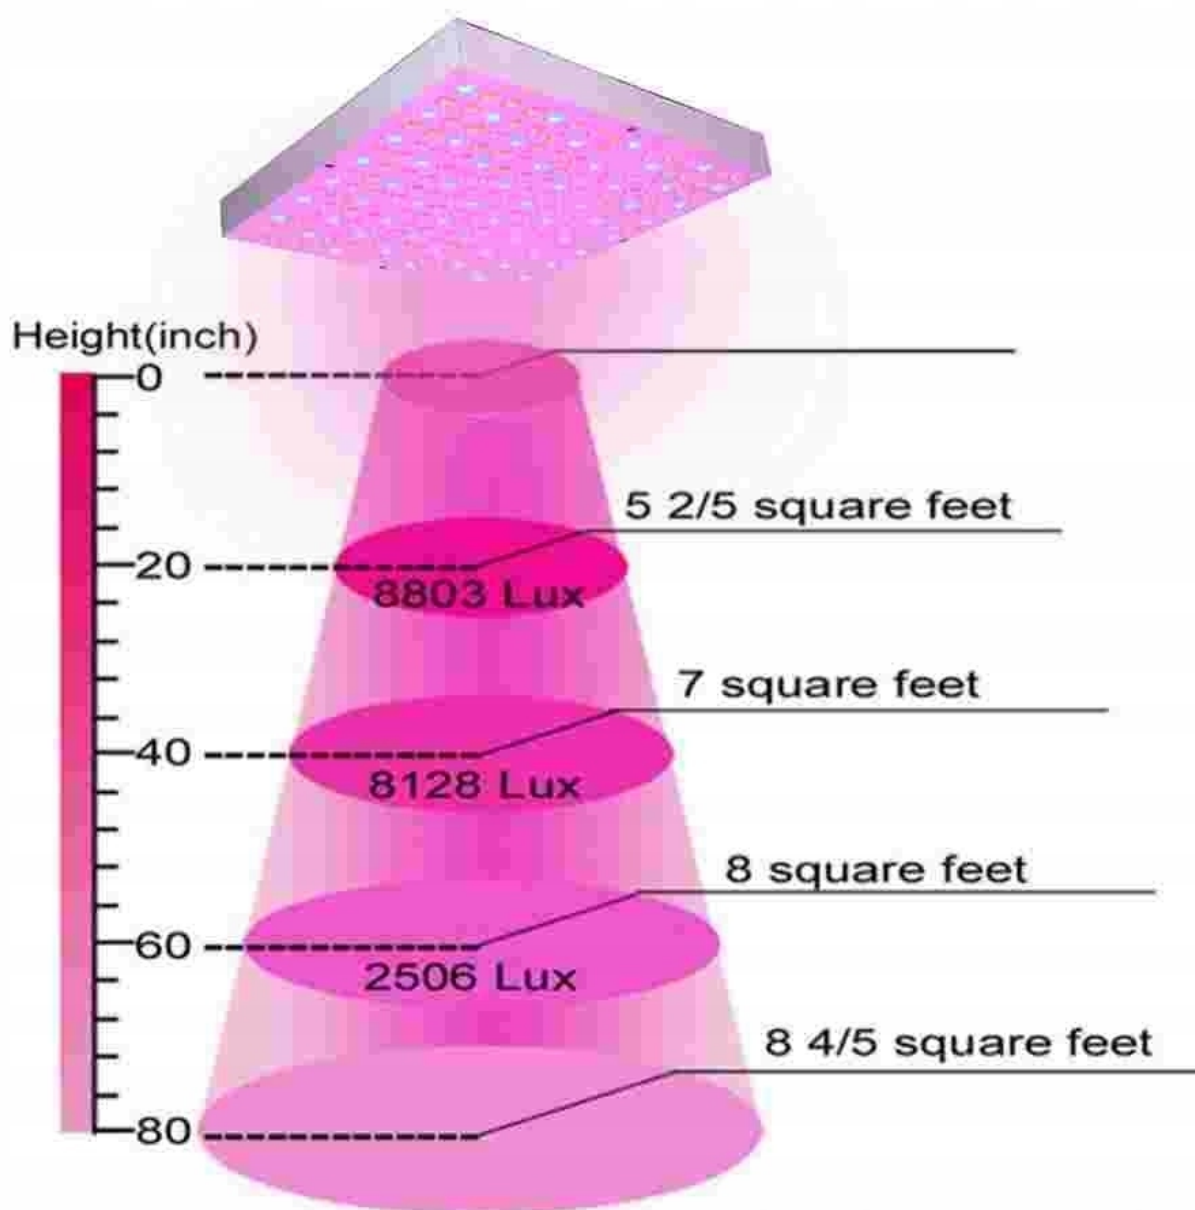

TOWAR NOWY , DOBRZE ZAPAKOWANY. GWARANCJA 12 MIESIĘCY NA PODSTAWIE DOWODU ZAKUPU.

BŁYSKAWICZNA WYSYŁKA Z POLSKI.